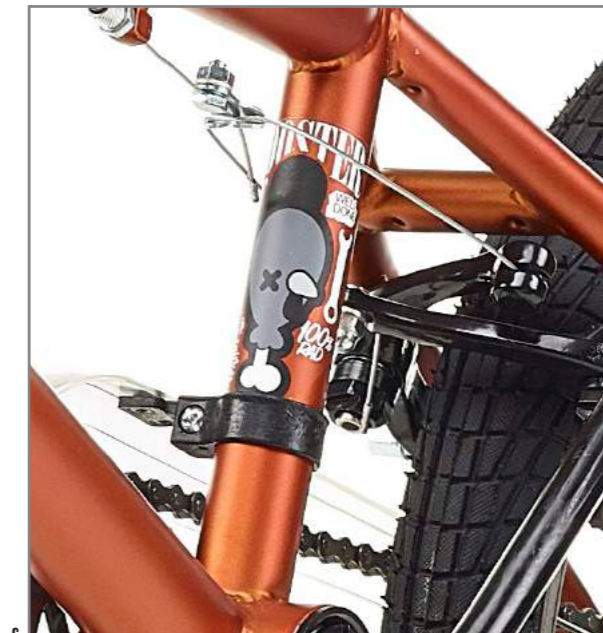

## ROOSTER CORE BMX RANGE

New for 2020, the Rooster Core BMX Range features two exciting models, Core and Hardcore. The Core range is suited for riders looking to take to the streets for the first time on a BMX. Designed to get noticed, the bikes feature stand-out styling thanks to the unique colourways and detailing. Available in a range of colours, Rooster has attitude in abundance and a winning balance of urban cool and accessibility.

Combining great value with brilliant performance, this new edition to the Rooster Core BMX range bike is sure to own the streets!

Built around a durable freestyle frame and freestyler forks, this bike was built to add functionality and flair to the skate park. It's also fitted with a strong, light pair of 36 hole alloy wheels and a front Caliper brake for superior control of the Core, allowing you to nail the perfect trick in style. The Rooster Core is ideal for those entry-level riders searching for a bike with proven quality.

**BRAKES** CALLIPER FRONT BRAKE / REAR U-BRAKE

**SADDLE** ROOSTER BMX SADDLE

**PEDALS** BMX WITH REFLECTORS

**STEM** TOP LOADING STEM

**BARS** FREESTYLE BARS

**COLOUR** COPPER

**A** NECO TOP LOADING STEM

**B** STUNT PEGS (20" ONLY)