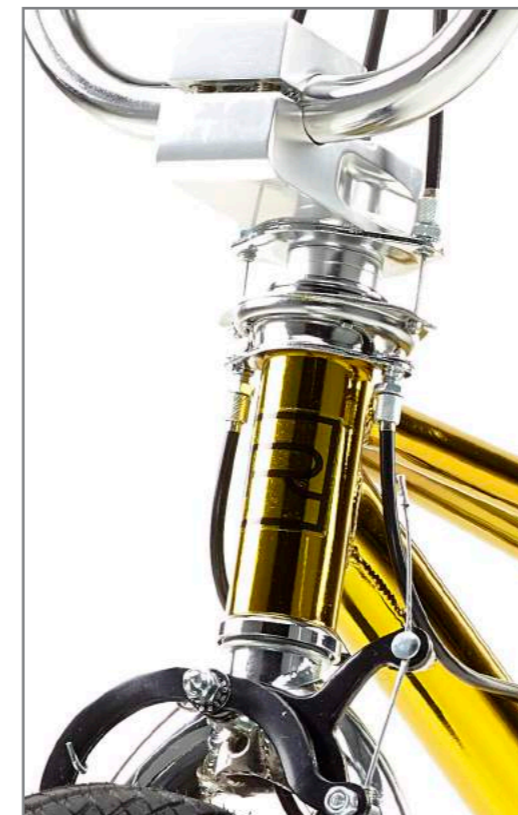

LINKDOWN SKYWAY

SPECIFICATIONS

AVAILABLE SIZES: 20" (RS178)

FRAME SPLIT TUBE HI-TEN STEEL

FORK HI-TEN STEEL

CHAINSET 40T ALLOY CHAINRING / 16T FREEWHEEL

WHEELS BLACK SKYWAY 20"

TYRES DSI BLACK TYRES WITH WHITE SIDEWALLS

BRAKES CALLIPER FRONT BRAKE / REAR U-BRAKE

SADDLE ROOSTER BMX SADDLE

SEAT POST LAY BACK SEAT POST

PEDALS BMX WITH REFLECTORS

STEM RETRO ALLOY TOP LOAD STEM

BAR FREESTYLE BARS

FEATURES ALLOY STUNT PEGS

COLOUR GOLD / CHROME

A INTEGRATED HEADTUBE / GIRO BRAKE SYSTEM
B RETRO SPLIT TOP TUBE
C ALLOY STUNT PEGS
D SKYWAY MAG WHEELS